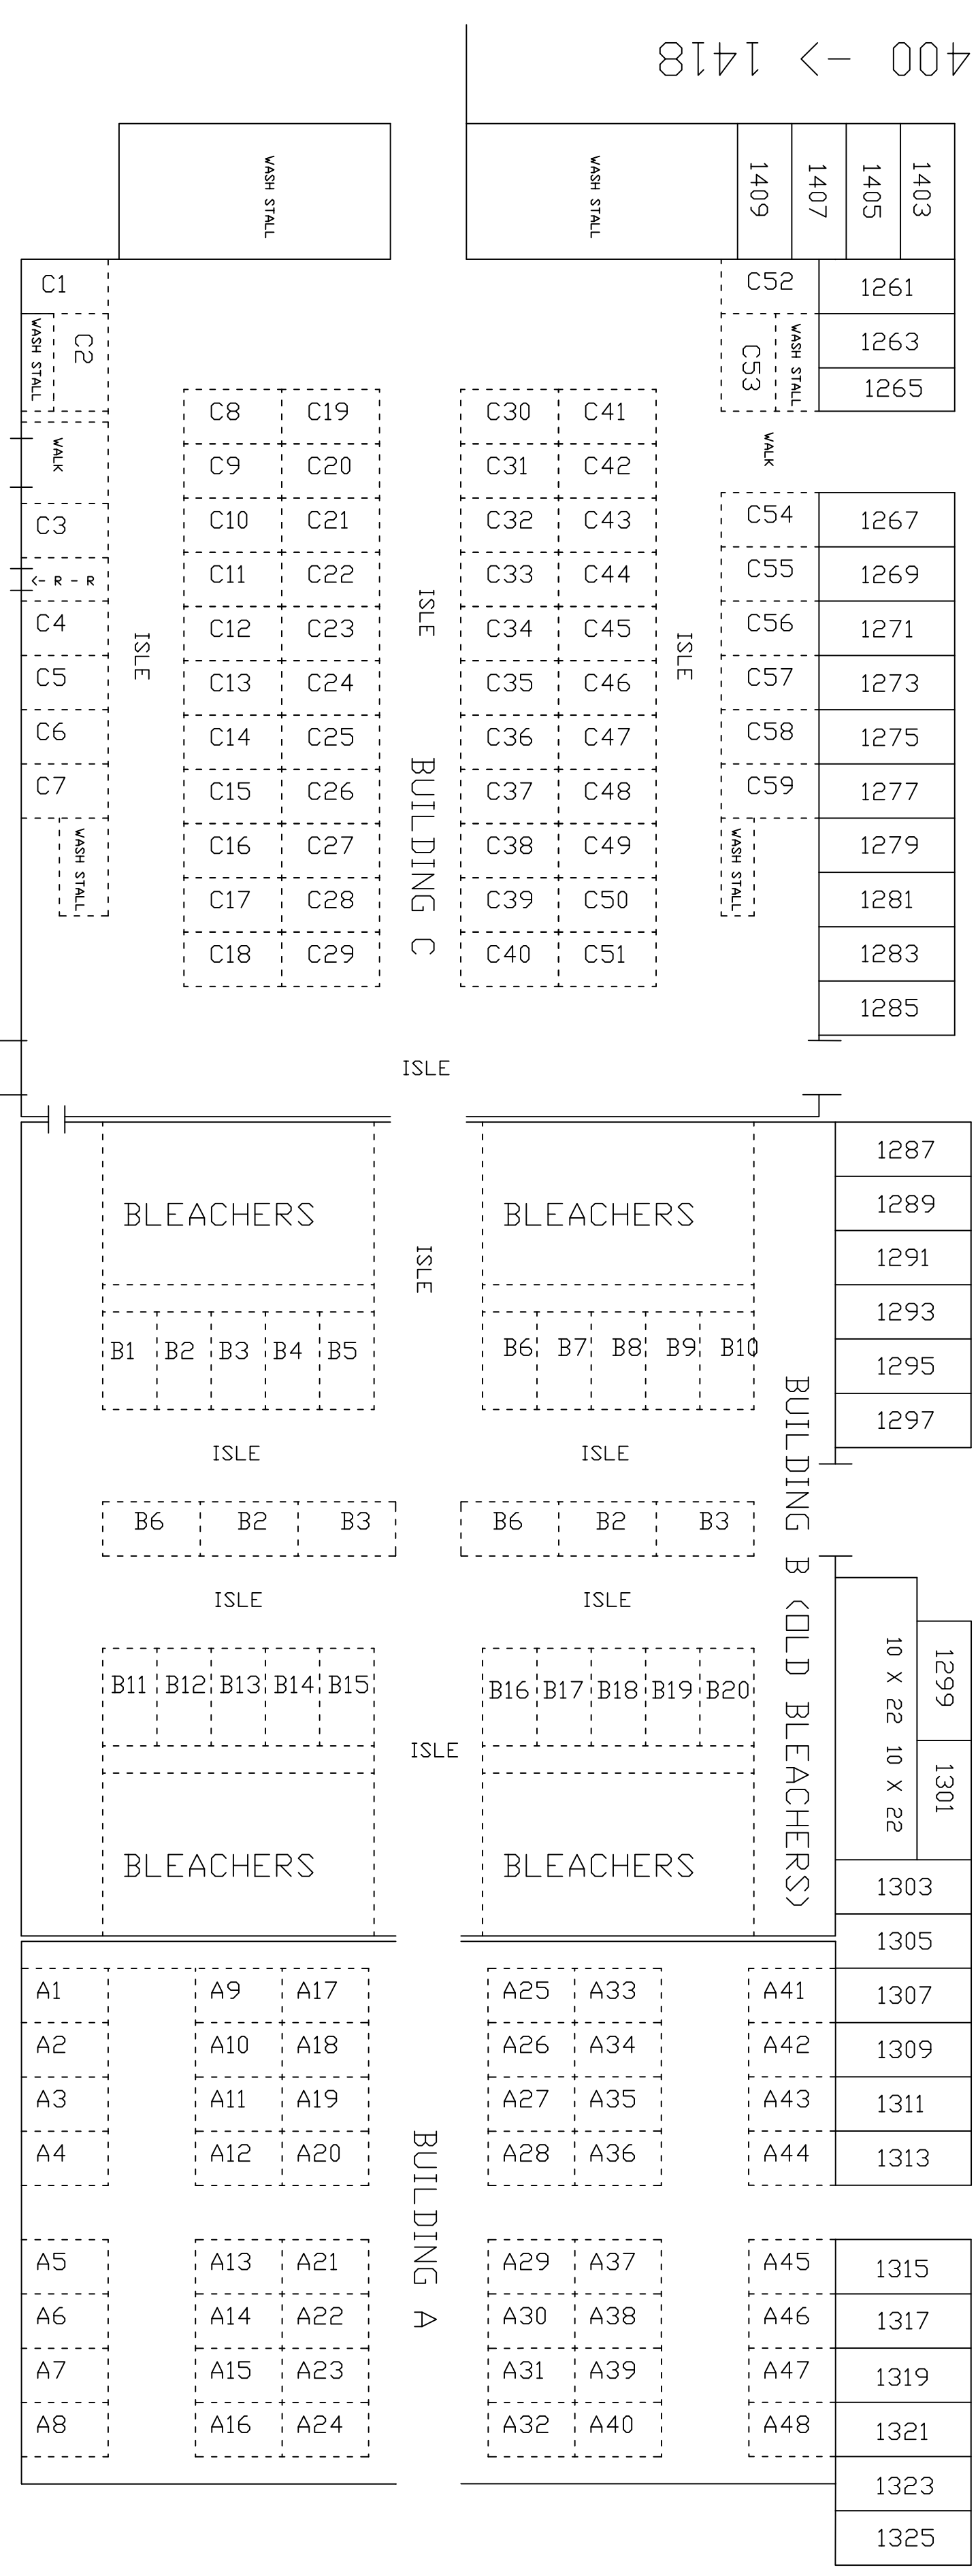

← REGISTRATION

NORTH
↓

1127 -> 1181

1160 1162 1164 1166 1168 1170 1172 1174 1176 1178 1180 1182 1184 1186

1160 -> 1194

1188 1190 1192 1194

1188 -> 1194

1261 -> 1325

1400 -> 1418

LEGEND

INDOOR/COVERED ROOF BOOTH - DASHED LINES
 OUTDOOR BOOTH - SOLID LINES
 EXIT #2 --->