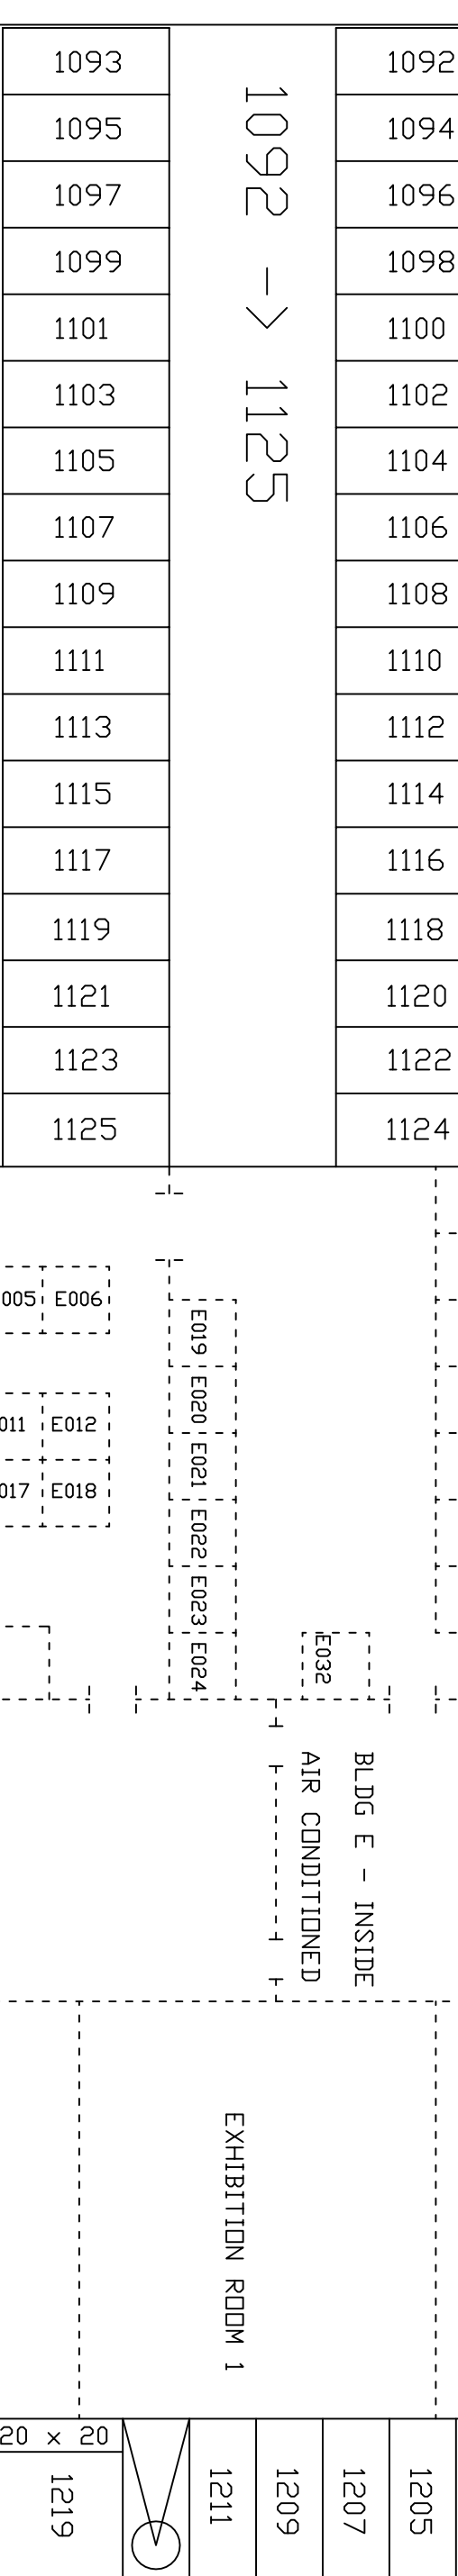

OLD HWY 81 (13 th Street)

NORTH

MAIN ENTRANCE

REGISTRATION

LEGEND

INDDOOR/COVERED ROOF BOOTH - DASHED LINES

OUTDOOR BOOTH - SOLID LINES

FENCE

EXIT #1