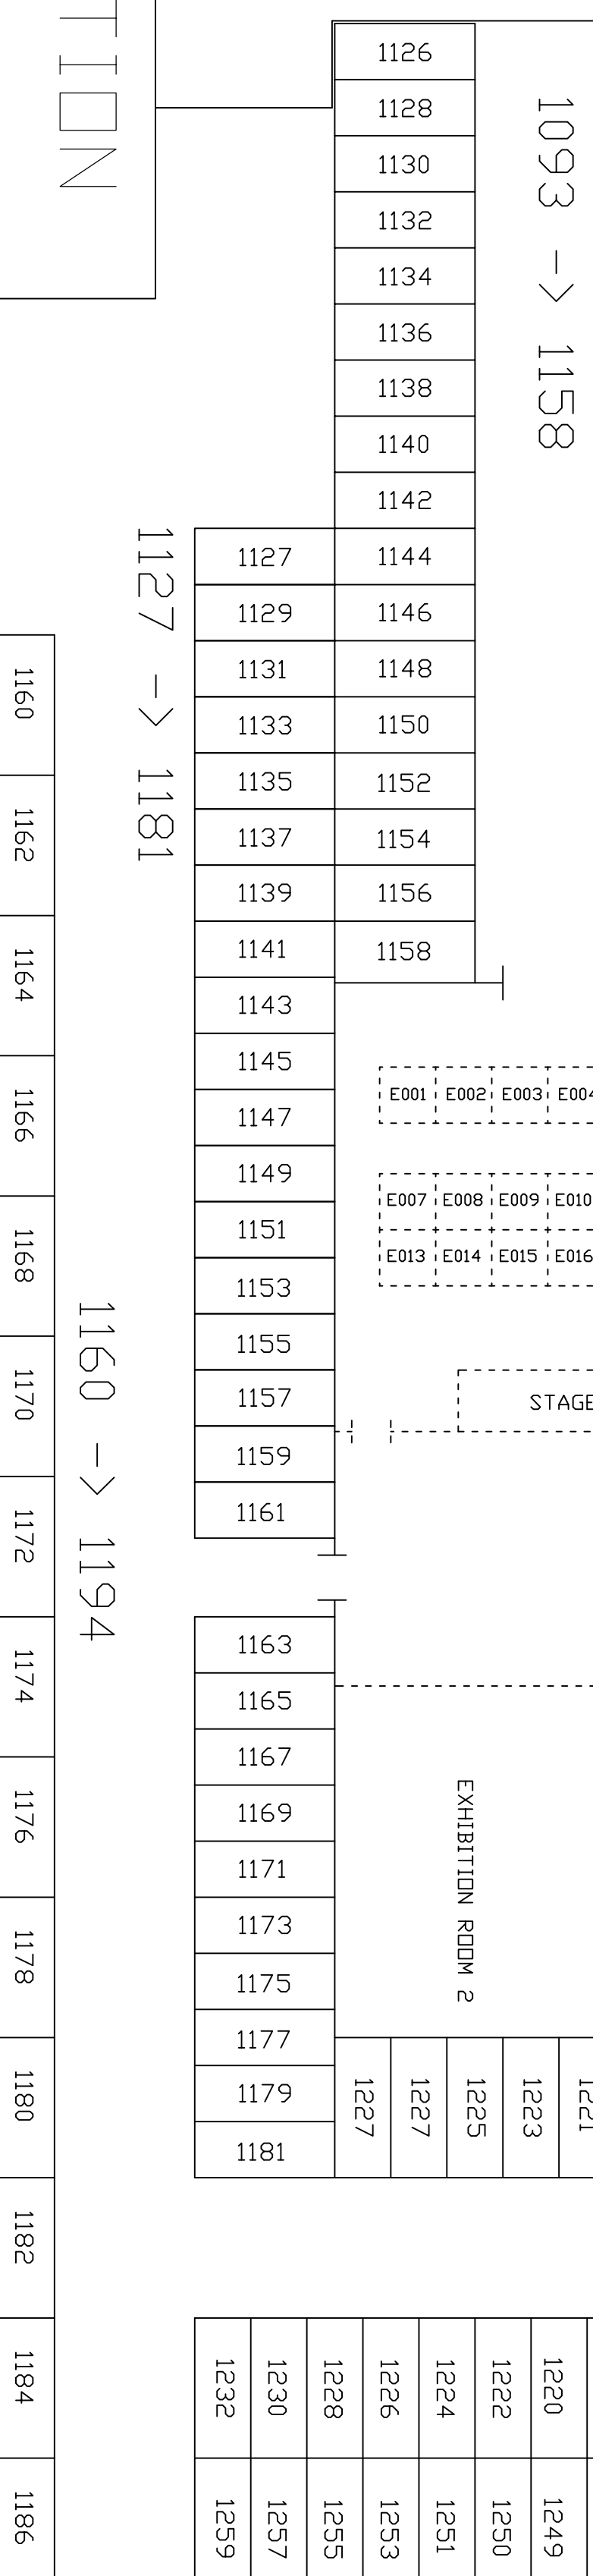

OLD HWY 81 (13 th Street)

NORTH

MAIN ENTRANCE

REGISTRATION

LEGEND

INDDOOR/COVERED ROOF BOOTH - DASHED LINES

OUTDOOR BOOTH - SOLID LINES

FENCE

EXIT #1