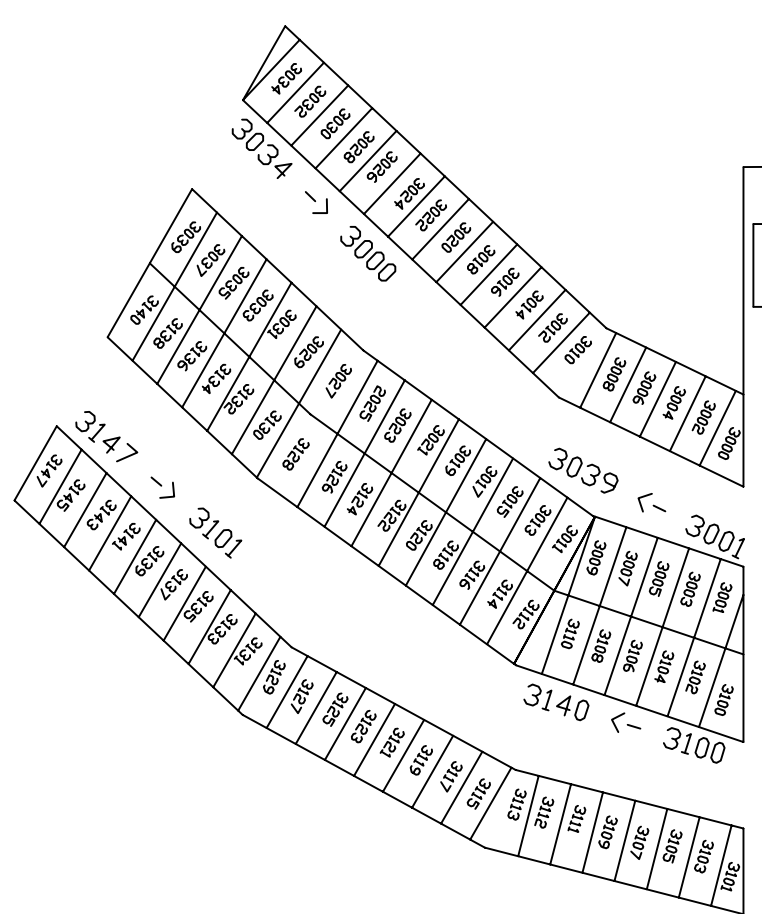

OLD HWY 81 (13 th Street)

NORTH

TD CLAUD GILL ARENA ENTRANCE AND AIRPORT

IF PARKING FULL ENTER AT CLAUD GILL ARENA ENTRANCE 1/4 MILE SOUTH ON OLD HWY 81

PARKING

SIGN

ENTRANCE # 2

MAIN ENTRANCE

EXIT # 1

EXIT # 2

EXIT # 3

NEW ARENA - BLEACHERS