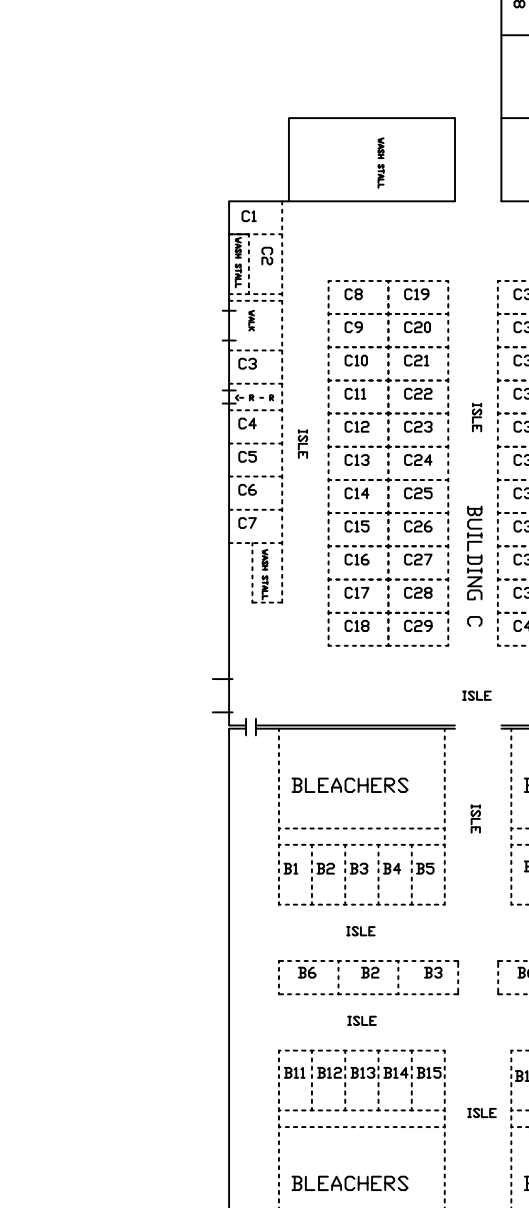

OLD HWY 81 (13 th Street)

NORTH

TD CLAUD GILL ARENA ENTRANCE AND AIRPORT

IF PARKING FULL ENTER AT CLAUD GILL ARENA ENTRANCE 1/4 MILE SOUTH ON OLD HWY 81

PARKING

SIGN

ENTRANCE # 2

MAIN ENTRANCE

EXIT # 1

EXIT # 2

EXIT # 3

NEW ARENA - BLEACHERS