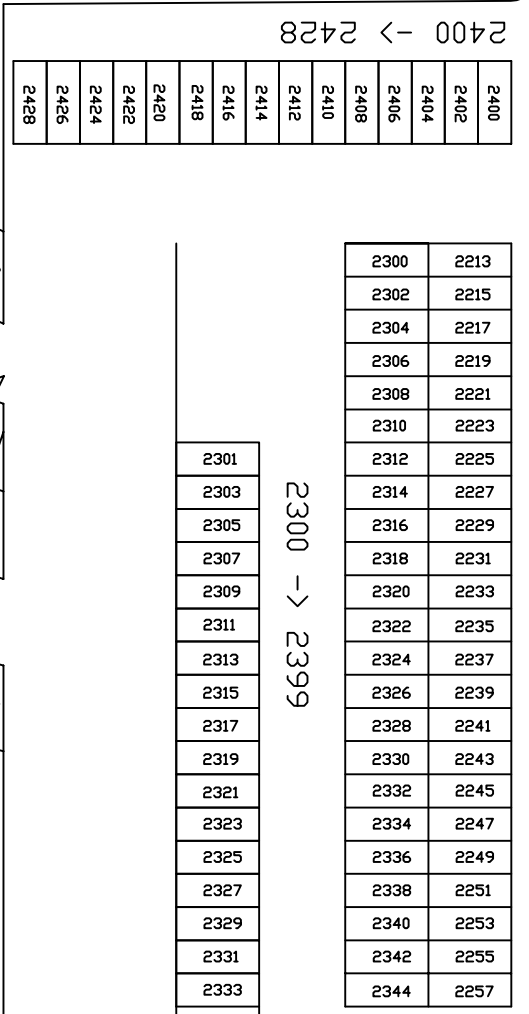

OLD HWY 81 (13 th Street)

NORTH

TD CLAUD GILL ARENA ENTRANCE AND AIRPORT

IF PARKING FULL ENTER AT CLAUD GILL ARENA ENTRANCE 1/4 MILE SOUTH ON OLD HWY 81

PARKING

SIGN

ENTRANCE # 2

MAIN ENTRANCE

EXIT # 1

EXIT # 2

EXIT # 3

NEW ARENA - BLEACHERS