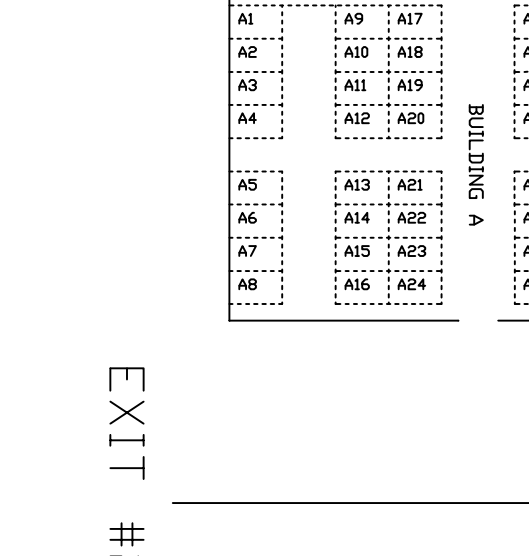

OLD HWY 81 (13 th Street)

NORTH

TD CLAUD GILL ARENA ENTRANCE AND AIRPORT

IF PARKING FULL ENTER AT CLAUD GILL ARENA ENTRANCE 1/4 MILE SOUTH ON OLD HWY 81

PARKING

SIGN

ENTRANCE # 2

MAIN ENTRANCE

EXIT # 1

EXIT # 2

EXIT # 3

NEW ARENA - BLEACHERS